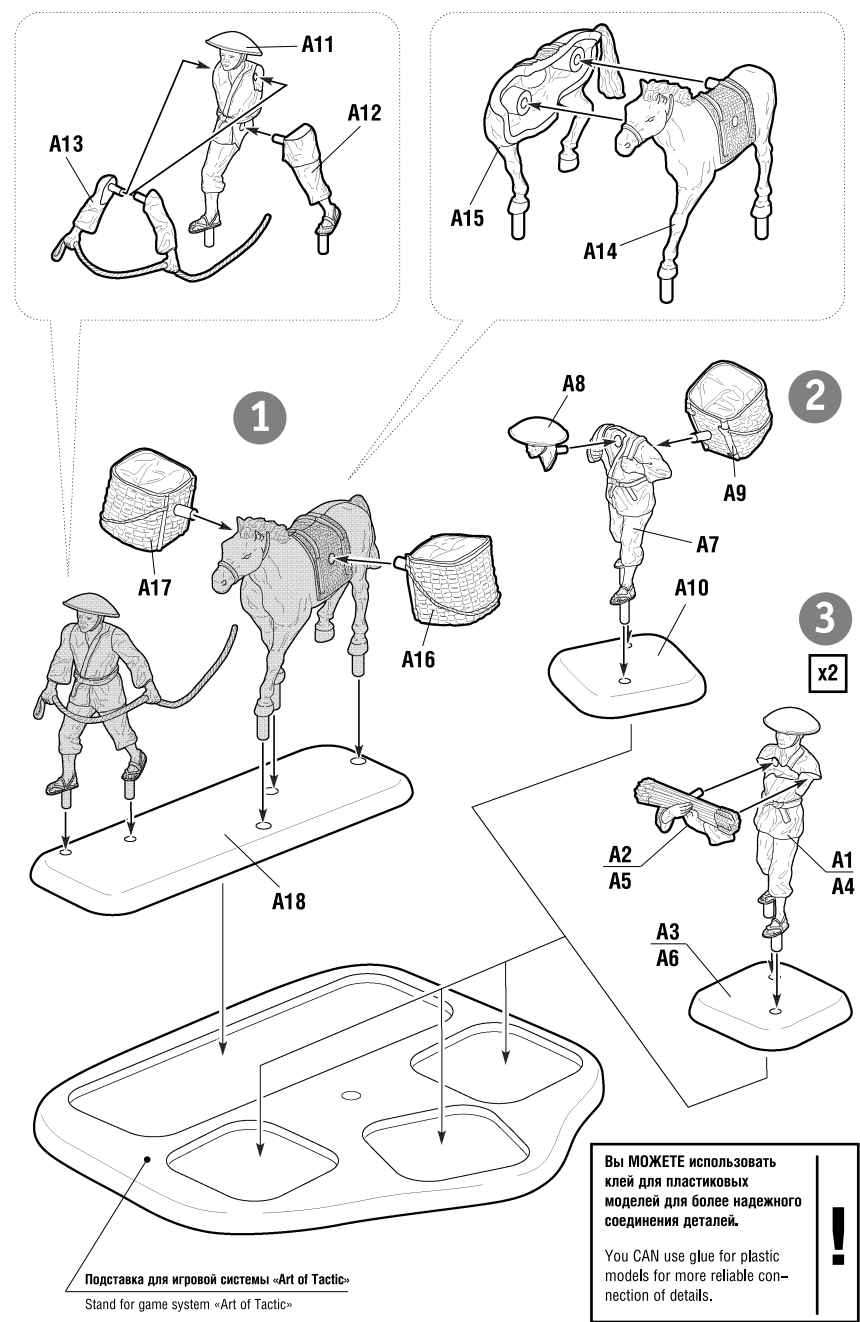

EN This historical wargame "Samurai battles" with its rules creates the first part of the new expandable game systems based on Art of Tactic and Commands & Colors, with many different sets of infantry and cavalry. The starter set "Samurai battles" which is the basis of the game system, includes detailed rules, game boards, additional accessories, and various scenarios. You can upgrade and enlarge your army, play scenarios, and improve your tactics. The game system is constantly expanding, being supplemented by additional sets, new battle-maps and scenarios. You can find the detailed information about the Art of Tactic game system on our websites:

www.art-of-tactic.com
www.zvezda.org.ru

СБОРКА МОДЕЛЕЙ

ASSEMBLY OF MODELS

СХЕМА СБОРКИ

ASSEMBLING SCHEME

Вы МОЖЕТЕ использовать клей для пластиковых моделей для более надежного соединения деталей.
You CAN use glue for plastic models for more reliable connection of details.